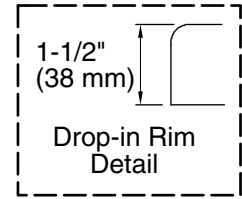

| Color | Code | Description |
|---|------|-------------|
|  | 0 | White |
|  | 96 | Biscuit |
|  | 47 | Almond |

No change in measurements if connected with drain illustrated. (K-11677)

Technical Information

All product dimensions are nominal.

| | |
|------------------------|---|
| Installation: | Drop-in |
| Drain location: | Reversible |
| Basin area, bottom: | 46" x 15" (1168 mm x 381 mm) |
| Basin area, top: | 55" x 25" (1397 mm x 635 mm) |
| Weight: | 43 lbs (19.5 kg) |
| Minimum floor load: | 80 lbs/ft ² (390.6 kg/m ²) |
| Water depth: | 14" (356 mm) |
| Water capacity: | 57 gal (215.8 L) |
| Cutout: | Drop-in, 58-1/2" x 34-1/2" (1486 mm x 876 mm) |
| Minimum flat for door: | 2-3/4" (69 mm) |