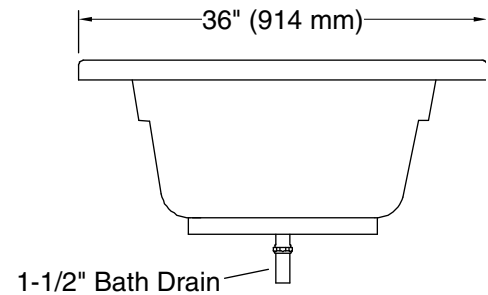

| Color | Code | Description |
|---|------|-------------|
|  | 0 | White |
|  | 96 | Biscuit |
|  | 47 | Almond |

No change in measurements if connected with drain illustrated. (K-11677)

Technical Information

All product dimensions are nominal.

| | |
|------------------------|---|
| Installation: | Drop-in |
| Drain location: | Reversible |
| Basin area, bottom: | 46" x 15" (1168 mm x 381 mm) |
| Basin area, top: | 55" x 25" (1397 mm x 635 mm) |
| Weight: | 43 lbs (19.5 kg) |
| Minimum floor load: | 80 lbs/ft ² (390.6 kg/m ²) |
| Water depth: | 14" (356 mm) |
| Water capacity: | 57 gal (215.8 L) |
| Cutout: | Drop-in, 58-1/2" x 34-1/2" (1486 mm x 876 mm) |
| Minimum flat for door: | 2-3/4" (69 mm) |

Notes

Measure your actual product for rough-in details.

Install this product according to the installation instructions.

The hot water supply should be 70% of the capacity of the bath or greater. Installations will vary.