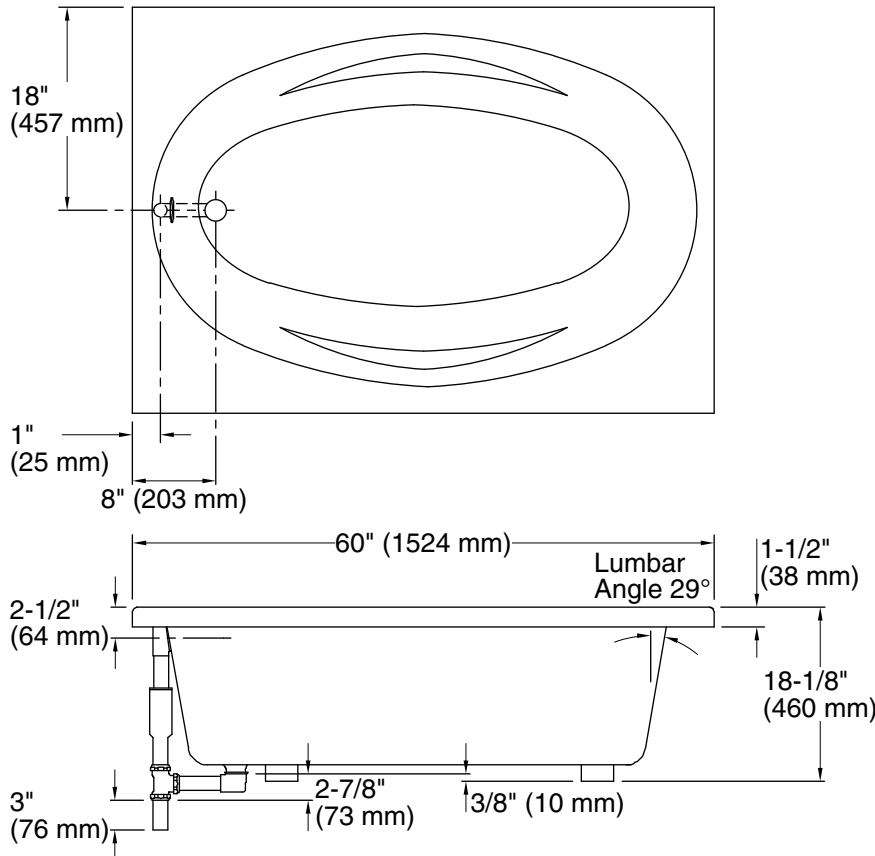

| Color | Code | Description |
|---|------|-------------|
|  | 0 | White |
|  | 96 | Biscuit |
|  | 47 | Almond |

No change in measurements if connected with drain illustrated. (K-11677)

Technical Information

All product dimensions are nominal.

| | |
|------------------------|---|
| Installation: | Drop-in |
| Drain location: | Reversible |
| Basin area, bottom: | 46" x 15" (1168 mm x 381 mm) |
| Basin area, top: | 55" x 25" (1397 mm x 635 mm) |
| Weight: | 43 lbs (19.5 kg) |
| Minimum floor load: | 80 lbs/ft ² (390.6 kg/m ²) |
| Water depth: | 14" (356 mm) |
| Water capacity: | 57 gal (215.8 L) |
| Cutout: | Drop-in, 58-1/2" x 34-1/2" (1486 mm x 876 mm) |
| Minimum flat for door: | 2-3/4" (69 mm) |

Notes

Measure your actual product for rough-in details.

Install this product according to the installation instructions.

The hot water supply should be 70% of the capacity of the bath or greater. Installations will vary.